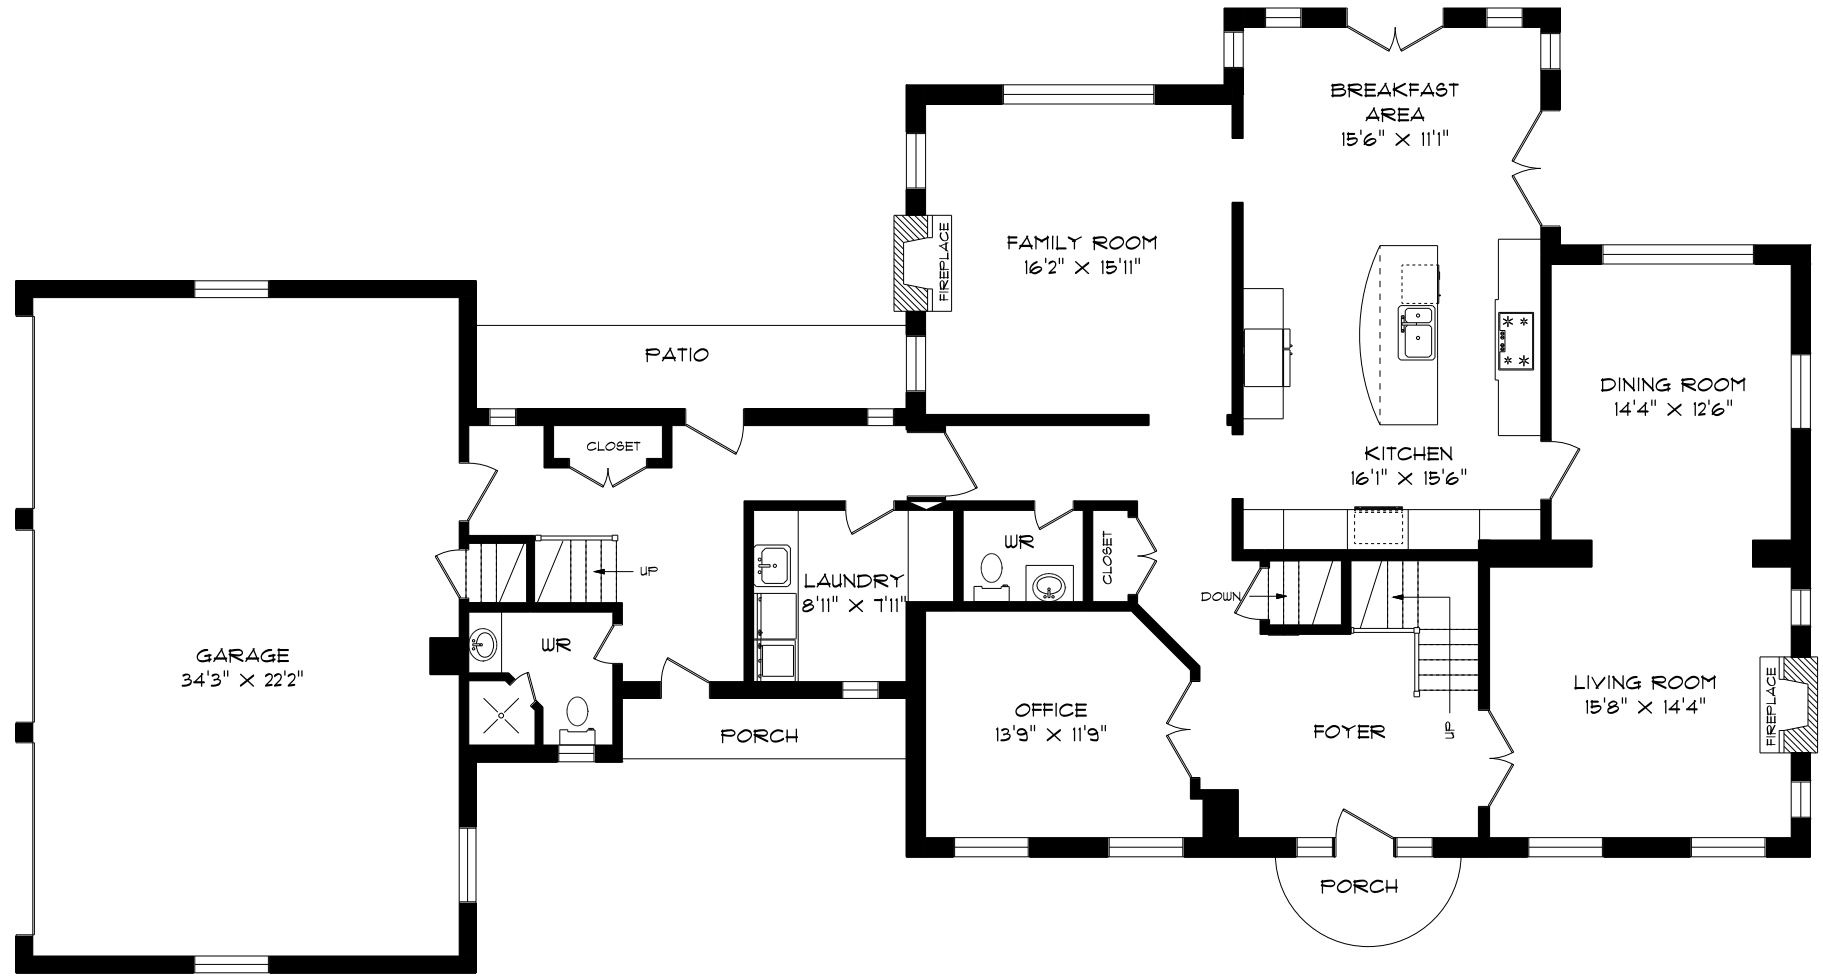

105 EDEN VALE DRIVE

MAIN FLOOR
2218 SQUARE FEET

PHONE 905-271-7010
FAX 905-271-4468
PLANS@PLANITMEASURING.COM

MEASURED ON JUNE 15, 2011
ROOM SIZES SHOULD BE CONSIDERED APPROXIMATE
SINCE MEASUREMENTS ARE SUBJECT TO CERTIFICATION.

© 2011 PLANIT MEASURING®